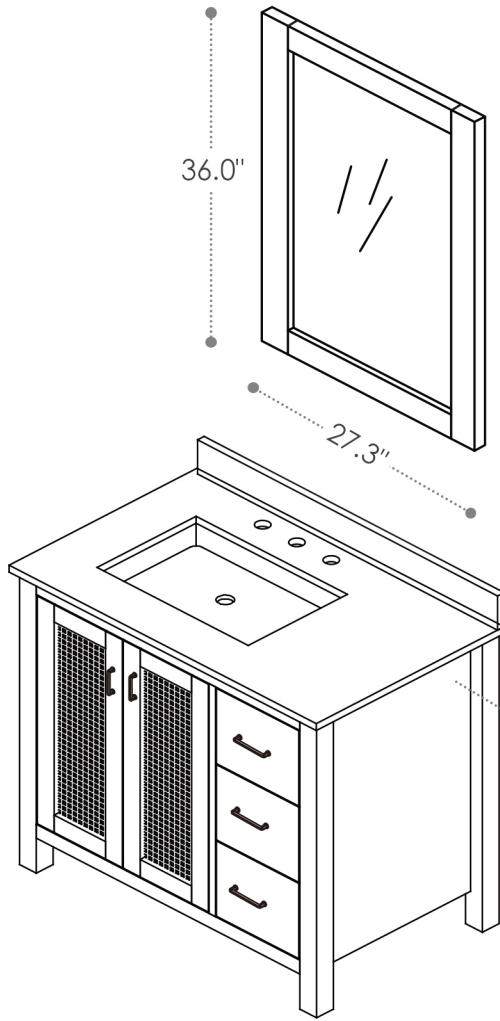

## Hadiya

36"W x 22"D

Bathroom Vanity

36"W x 22"D x 34"H inches

## INSTALLATION SPECIFICATION

Item#	542036		
Color	Gray Pine/Brown Pine/Black Oak		
Overall Dimension	36 in W x 22 in D x 34 in H		
Vanity Material	Solid wood and long-lasting plywood		
Hardware Finish	Zinc Alloy Matte Black/Brushed Gold		
Countertop Material	Composite Stone	Shape	Rectangular
Number of Door	2 soft-closing doors	Number of Drawers	3 soft-closing drawers
Top Thickness	0.8 inch	Installation Type	Freestanding
Assembly Required	No	Backsplash Height	4 inch
Faucet Hole Spacing(in.)	8 in. widespread	Sink	Single Undermount Sink